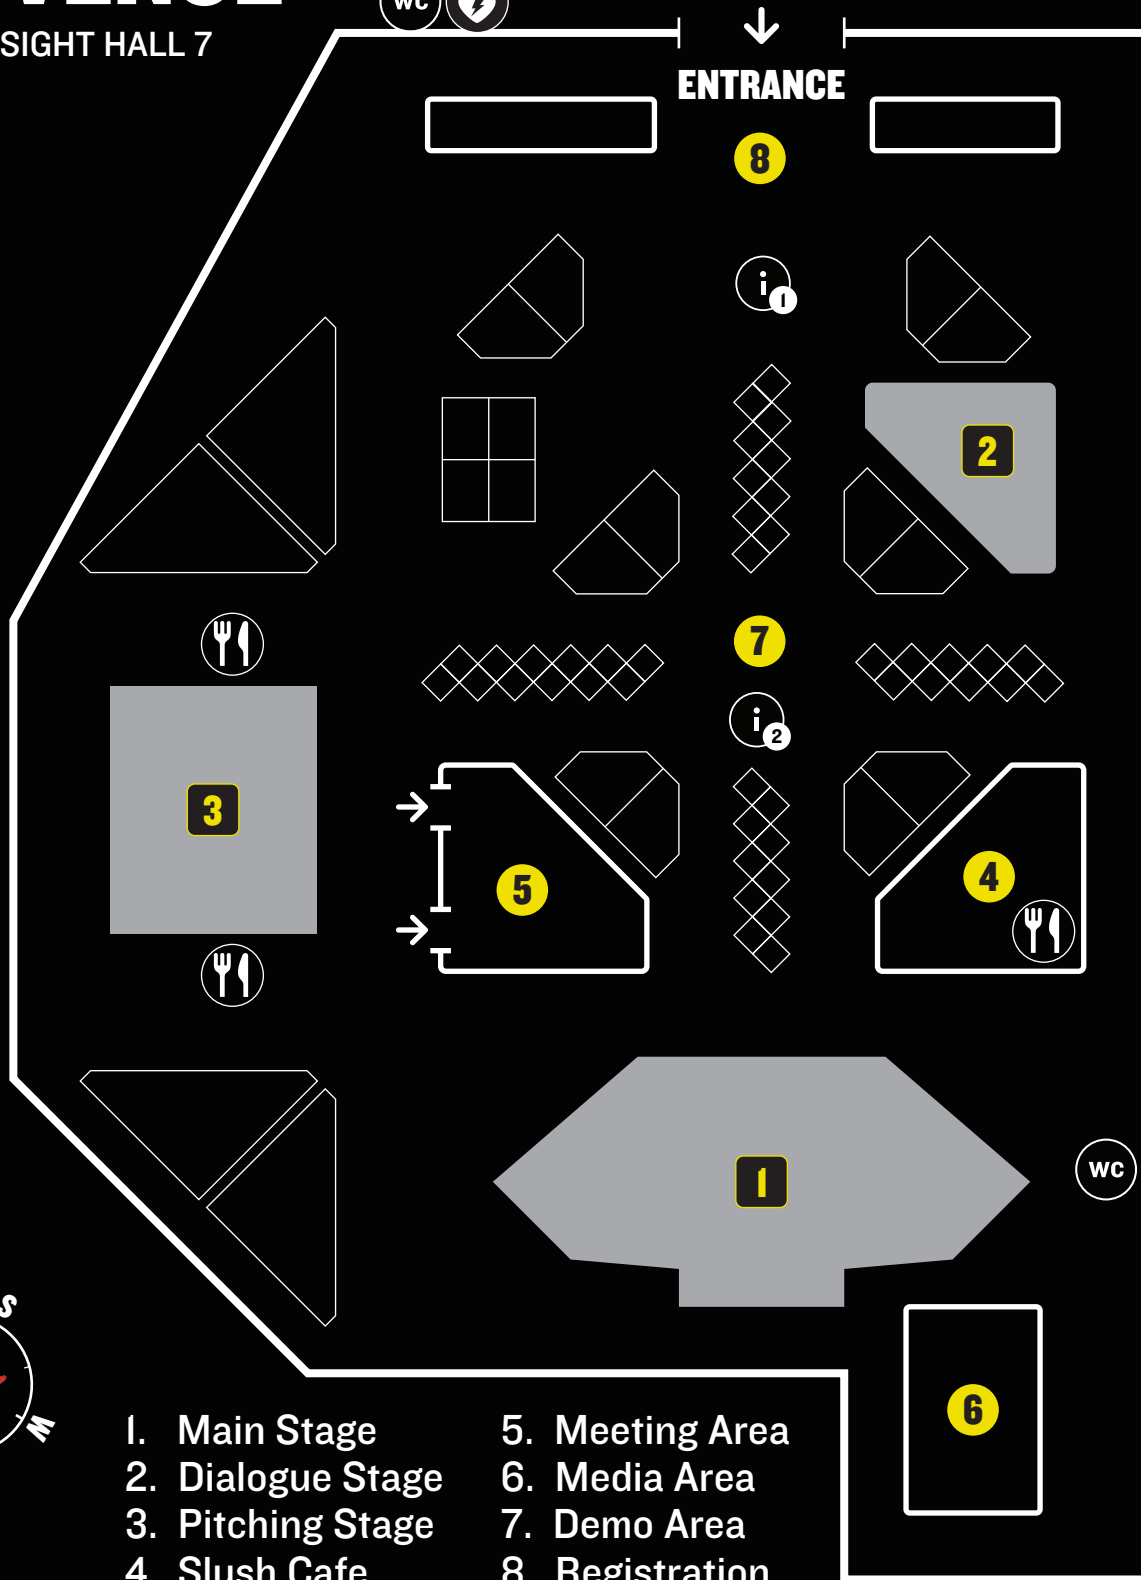

# THE VENUE

TOKYO BIG SIGHT HALL 7

STATION / PARKING →

- 1. Main Stage
- 2. Dialogue Stage
- 3. Pitching Stage
- 4. Slush Cafe
- 5. Meeting Area
- 6. Media Area
- 7. Demo Area
- 8. Registration

**SLUSH** TOKYO